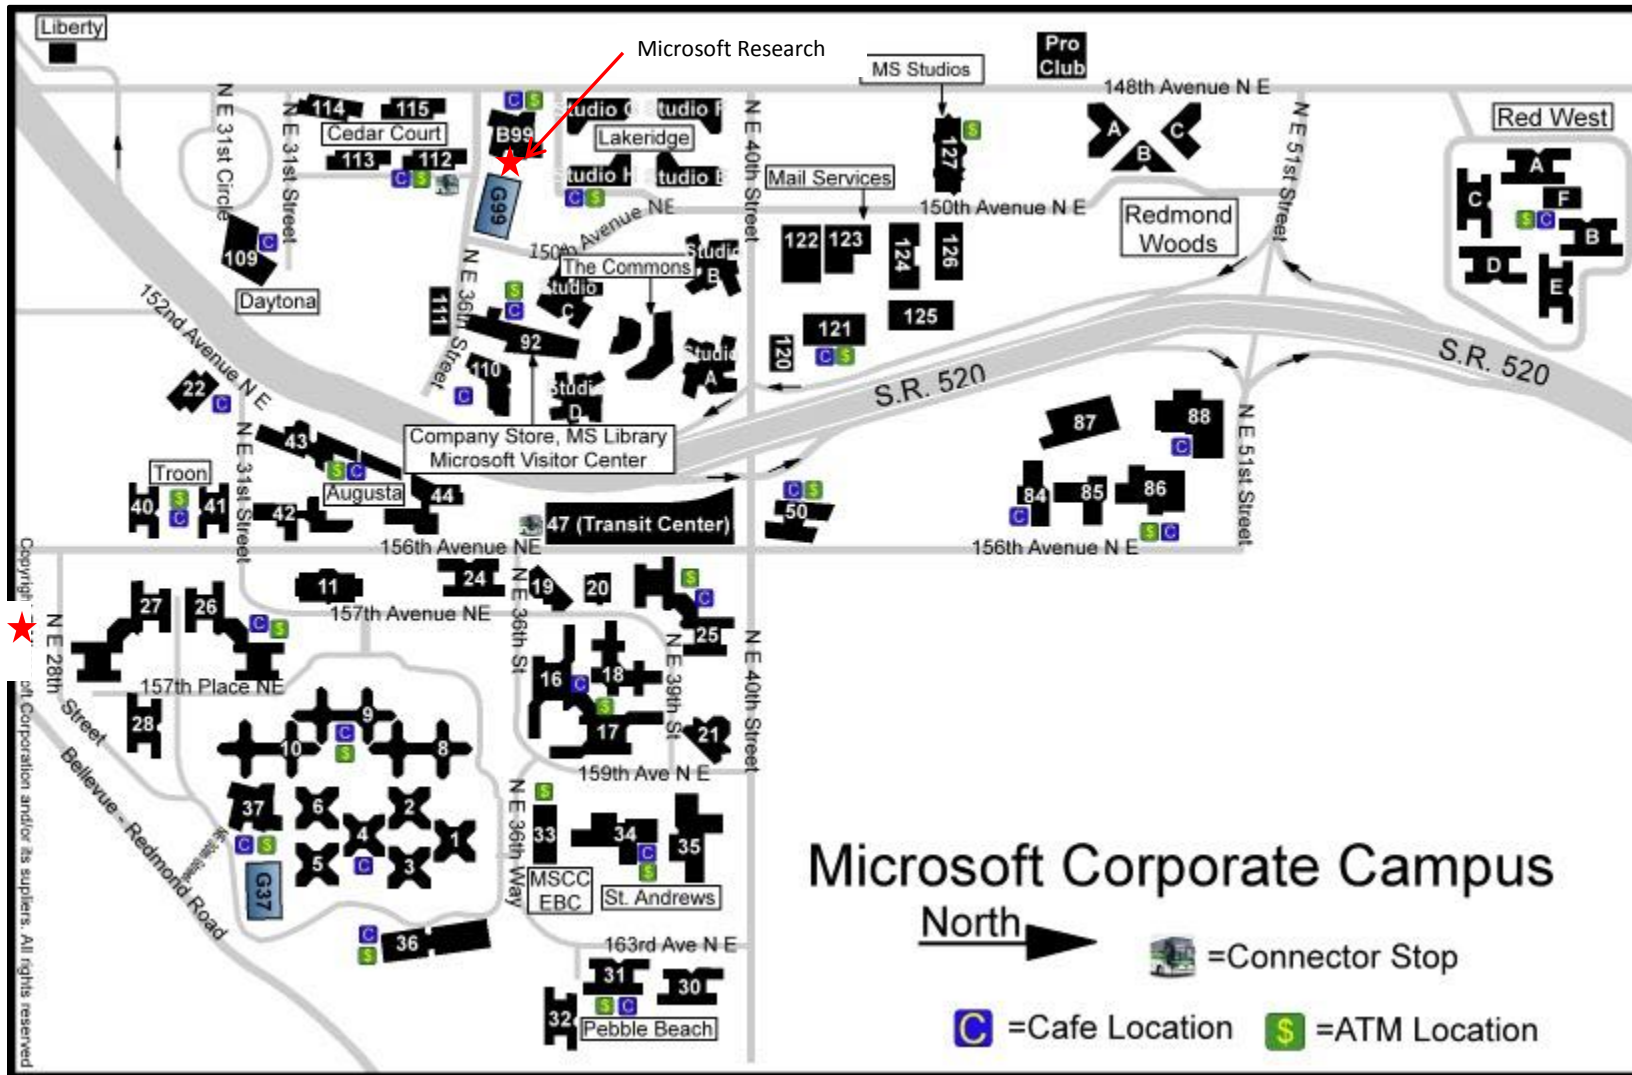

★ Fairfield Inn

Homestead Suites ★

Building 99 Street Address:
 14820 NE 36th Street
 Redmond, WA 98052-6399

Homestead Studio Suites
 15805 NE 28th Street
 Bellevue, WA 98008
 Ph: (425) 885-6675

Fairfield Inn Bellevue
 14595 NE 29th Place
 Bellevue, WA 98007
 Ph: (425) 869-6548

Taxi/Cab: (425) 445-4996
 Microsoft Shuttle Svc: (425) 703-6000
**on Microsoft campus only*